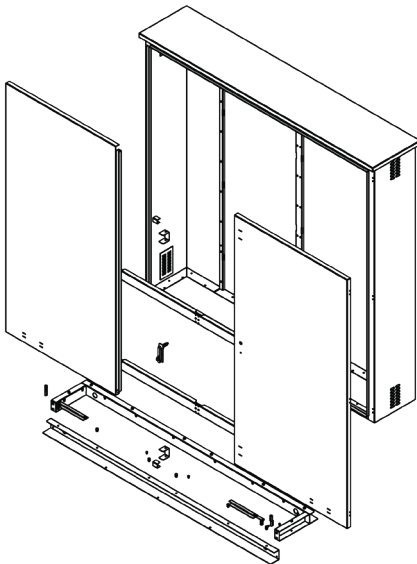

### FEATURES

- Adjustable Mounting Rails
- Louvre Air Venting
- Padlockable Handle
- 3mm Aluminium Construction

Product Drawings  
(Line Drawings)

### FITTING DIMENSIONS

KS121246 1250 x 1200 x 460mm

KS121546 1250 x 1500 x 460mm

KS151546 1500 x 1500 x 460mm

KS151746 1500 x 1700 x 460mm

KS171546 1700 x 1500 x 460mm

KS171746 1700 x 1700 x 460mm

KS172046 1700 x 2000 x 460mm